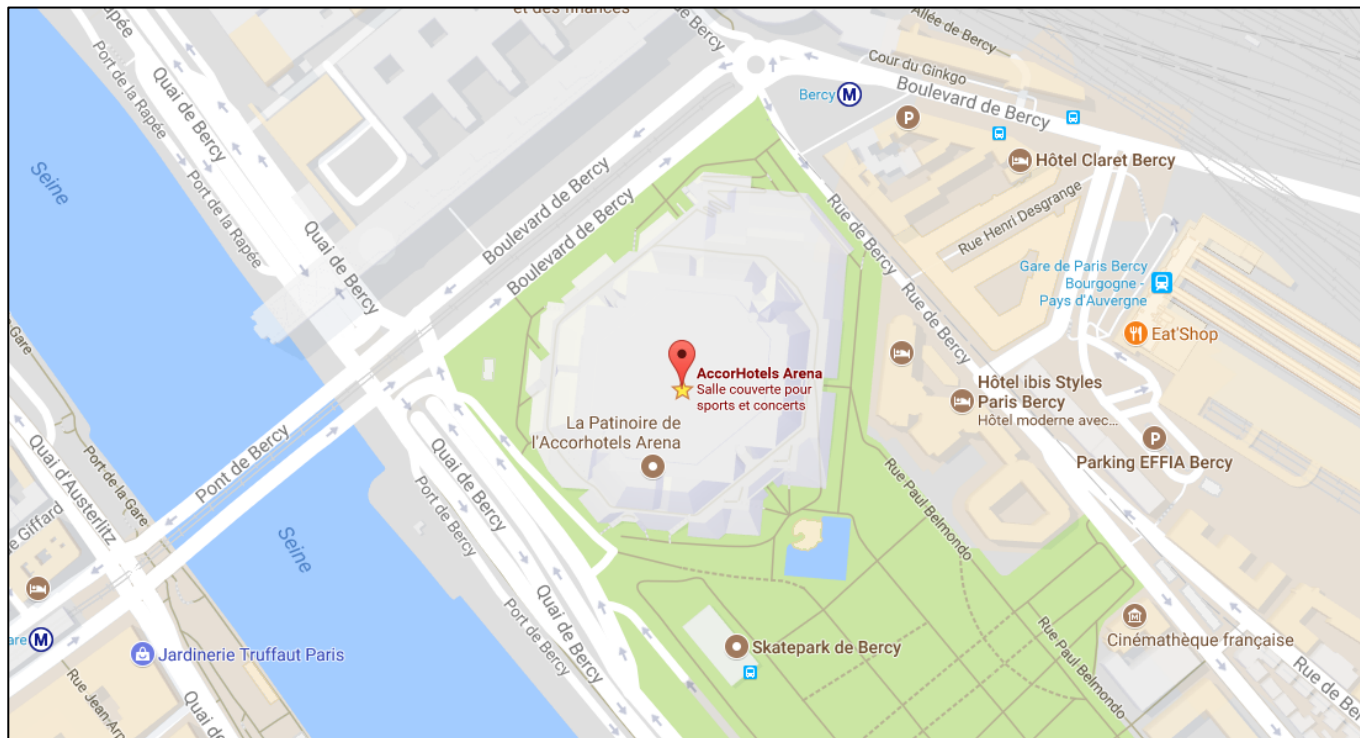

Accorhotels Arena ACCES VIP 8 Boulevard de Bercy, 75012 Paris

HOW TO COME :

By car

If you don't have a pre reserved parking ticket, use the public transport or taxi. Traffic is very heavy during the event.

Public transport : RER, MÉTRO, BUS

RER :

- RER A : La Défense / Vincennes. Drop off at station "Gare de Lyon"
- RER D : Gare du Nord / Gare de Lyon . Drop off at station "Gare de Lyon"

METRO :

- Line n°14 : St Lazare / Olympiades
- Line n°6 : Nation / Charles de Gaulle - Etoile
Drop off at station « bercy »
- Line n°1 : Château de Vincennes / La Défense
Drop off at station « Gare de Lyon »

TRAIN :

L'AccorHotels Arena is located less than 900m from 3 railway stations Paris Gare de Lyon, Paris-Austerlitz, et de Paris-Bercy.

FACTORY
sport & entertainment

AGENCE OFFICIELLE